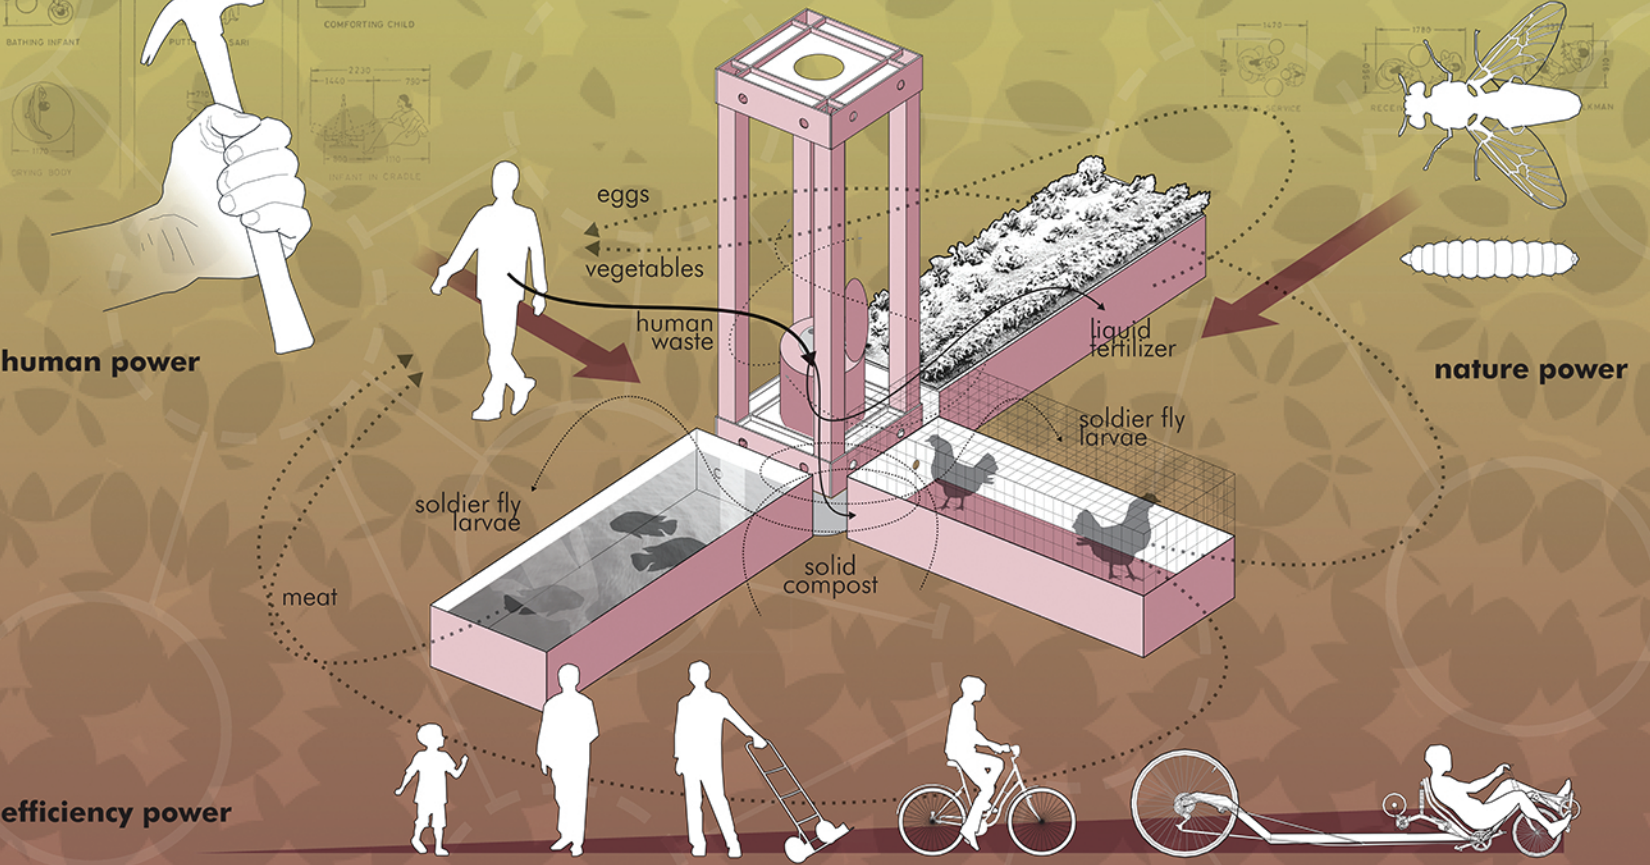

MINI max<sup>®</sup>

- CRYSTAL CITY
- HILL COUNTRY YOUTH RANCH
- COMMUNITY SUPPORTED ARCHITECTURE
- SOLID GREEN SYSTEMS
- ISLAND NATIONS INITIATIVE: VILLAGE IN A BOX
- CARRIZO SPRINGS
- THE GREAT TEXAS RETROFIT
- UT-AUSTIN SOLAR DECATHLON, 2002
- FORMULA GREEN
- LAREDO DEMONSTRATION FARM
- EAST TEXAS PROJECT
- TEXAS A&M UNIVERSITY SOLAR DECATHLON 2007
- CARPENTER HOUSE