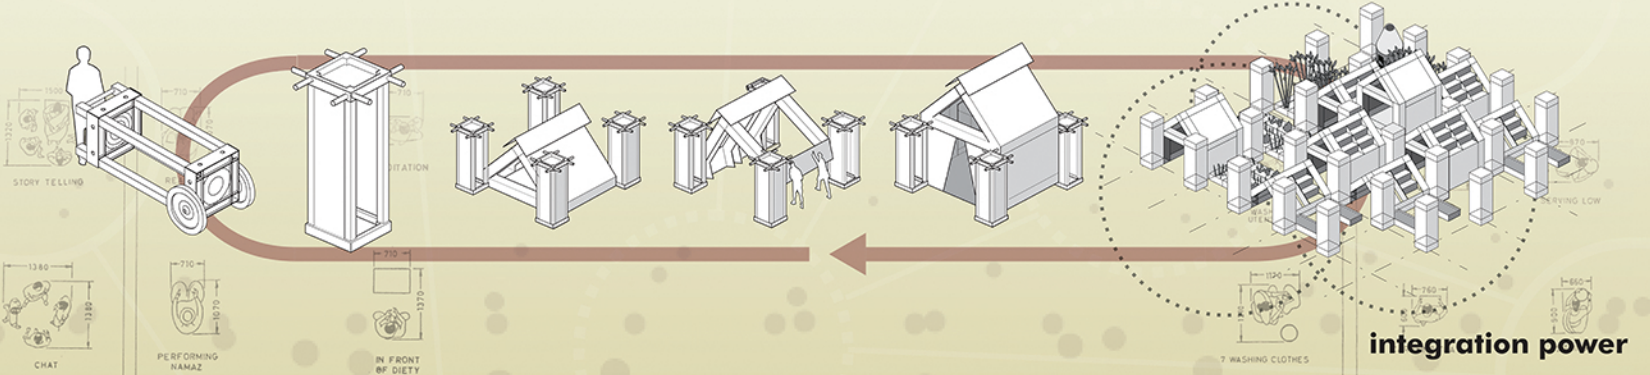

MINI max<sup>®</sup>

- CRYSTAL CITY
- HILL COUNTRY YOUTH RANCH
- COMMUNITY SUPPORTED ARCHITECTURE
- SOLID GREEN SYSTEMS
- ISLAND NATIONS INITIATIVE: VILLAGE IN A BOX
- CARRIZO SPRINGS
- THE GREAT TEXAS RETROFIT
- UT-AUSTIN SOLAR DECATHLON, 2002
- FORMULA GREEN
- LAREDO DEMONSTRATION FARM
- EAST TEXAS PROJECT
- TEXAS A&M UNIVERSITY SOLAR DECATHLON 2007
- CARPENTER HOUSE