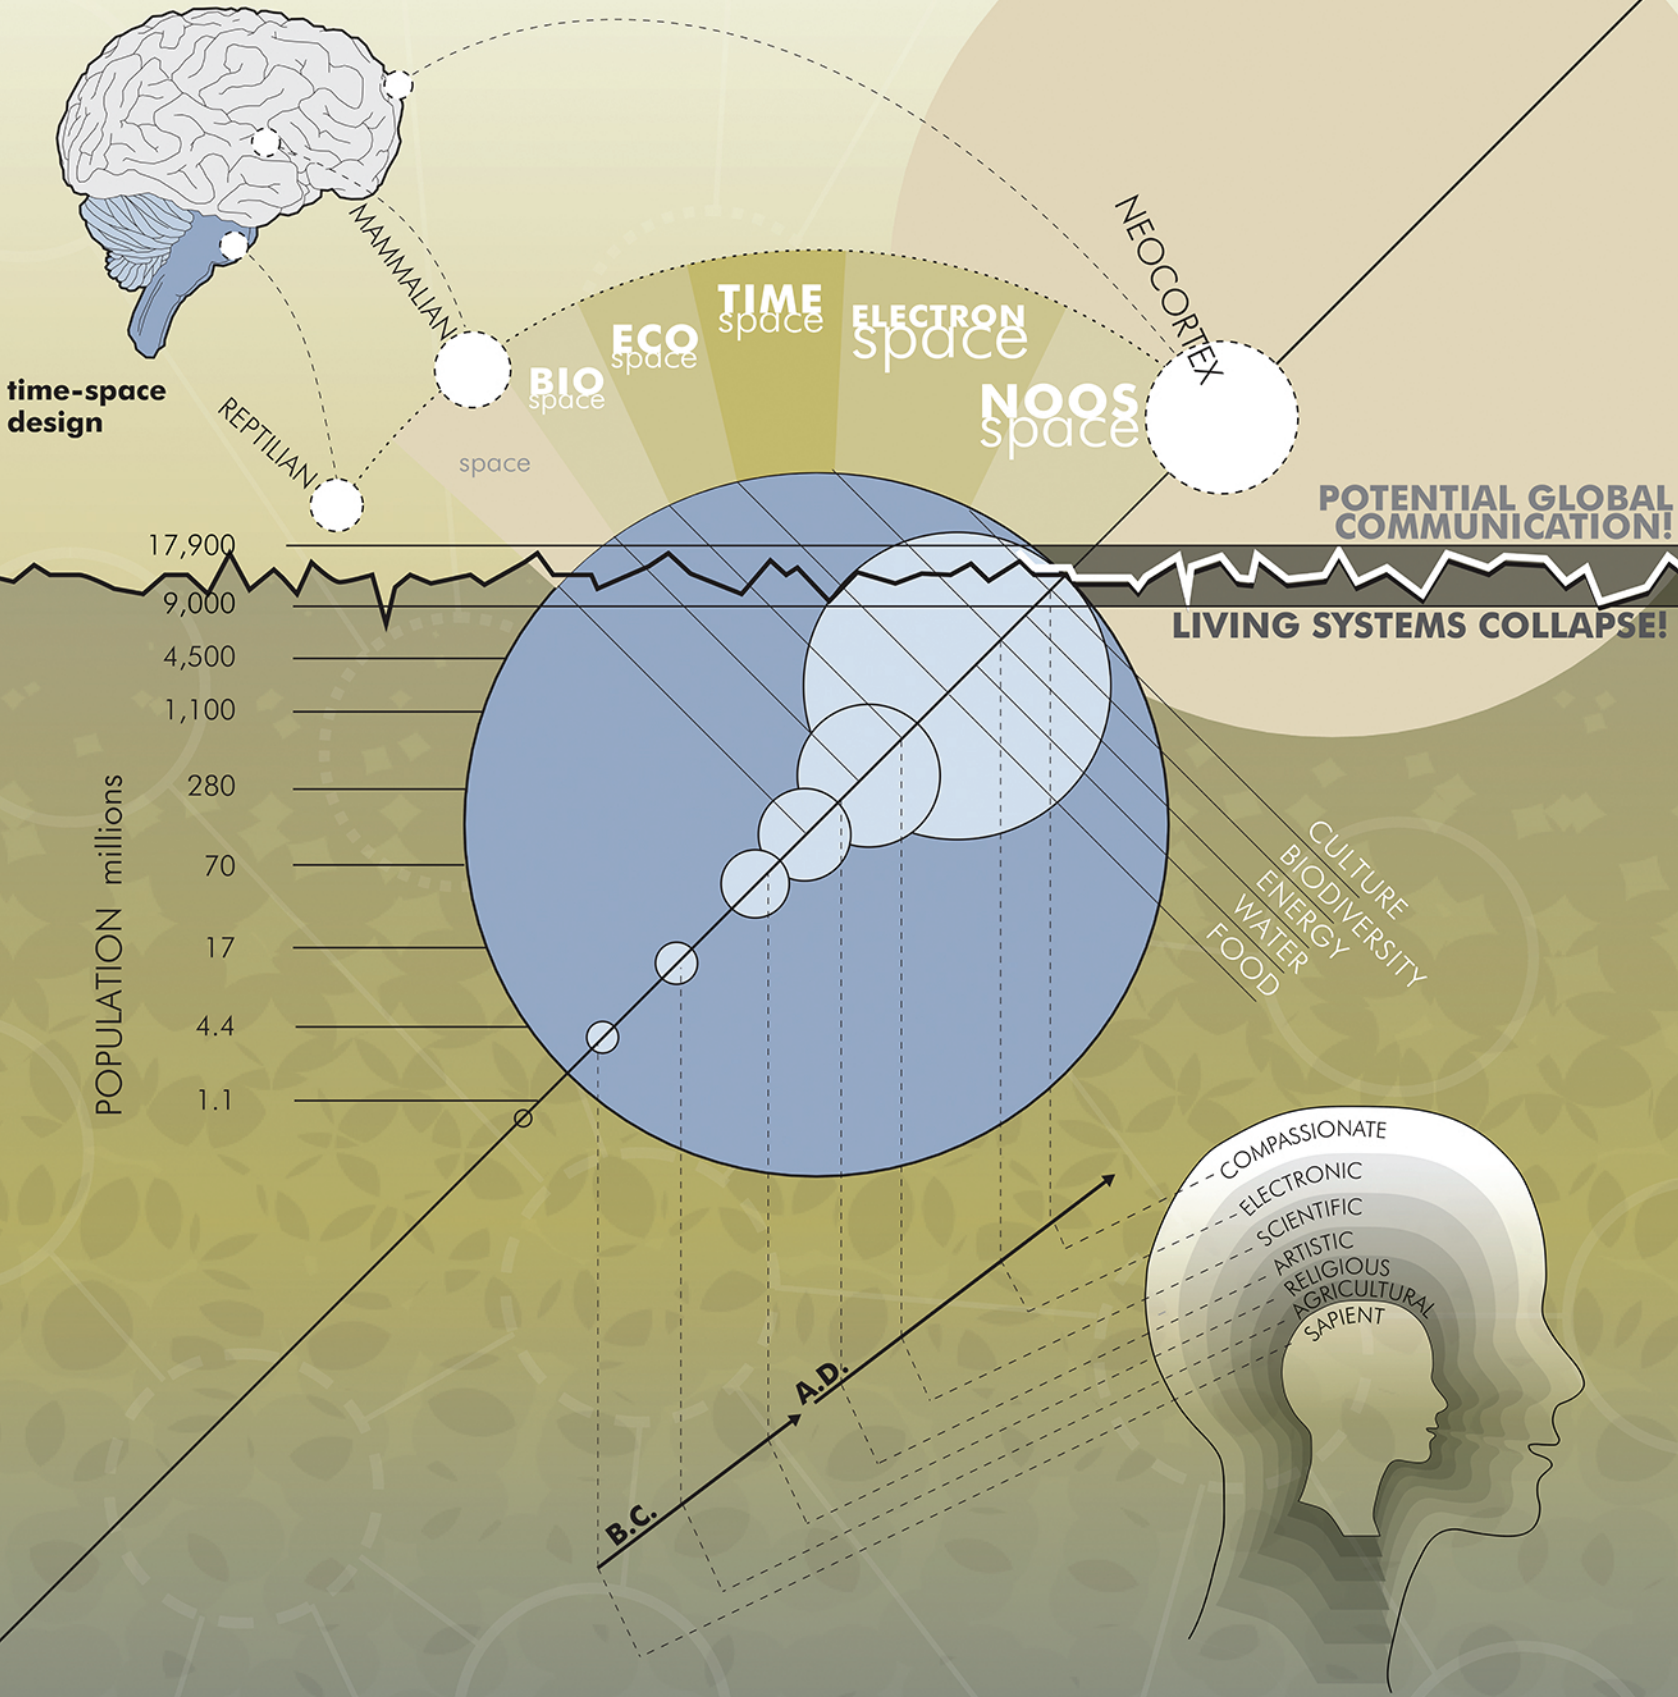

biophilic design

NEOCORTEX

REPTILIAN

activity event cycles

seasonal cycles

water cycle

energy cycle

material cycle

hierarchy of need

PROTODY: GALVESTON REDEVELOPMENT

ISLAND NATIONS INITIATIVE: VILLAGE IN A BOX

FORMULA GREEN

PLENITUDE ECOCITY